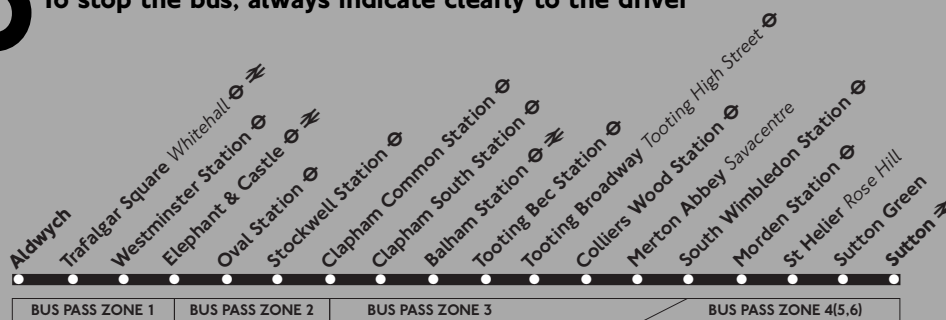

N155 Aldwych - Tooting - Sutton

To stop the bus, always indicate clearly to the driver

Every night

Sunday night/Monday morning to Thursday night/Friday morning

Aldwych	0021	0036	0051		06	21	36	51		0506	0521
Trafalgar Square Whitehall	0030	0045	0100		15	30	45	00		0515	0530
Westminster Station	0033	0048	0103		18	33	48	03		0518	0533
Elephant & Castle	0038	0053	0108		23	38	53	08		0523	0538
Oval Station	0042	0057	0112		27	42	57	12		0527	0542
Stockwell Station	0045	0100	0115		30	45	00	15		0530	0545
Clapham Common Station	0050	0105	0120	Then	35	50	05	20		0535	0550
Balham Station	0054	0109	0124	at these	39	54	09	24		0539	0554
Tooting Bec Station	0057	0112	0127	minutes	42	57	12	27	until	0542	0557
Tooting Broadway Tooting High St	0101	0116	0131	past the	46	01	16	31		0546	0601
Colliers Wood Station	0105	0120	0135	hour	50	05	20	35		0550	0605
South Wimbledon Station	0108	---	0138		---	08	---	38		---	0608
Morden Station	0112	---	0142		---	12	---	42		---	0612
St Helier Rose Hill	0117	---	0147		---	17	---	47		---	0617
Sutton Green	0120	---	0150		---	20	---	50		---	0620
Sutton Sutton Court Road	0123	---	0153		---	23	---	53		---	0623
Sutton Station	0126	---	0156		---	26	---	56		---	0626