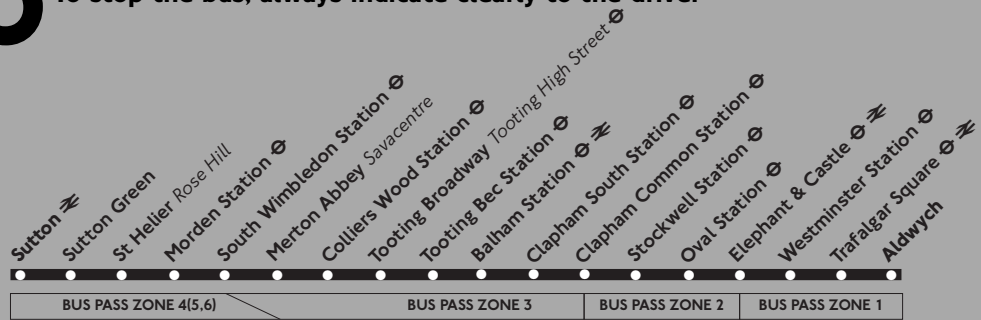

N155 Sutton - Tooting - Aldwych

To stop the bus, always indicate clearly to the driver

Every night

Sunday night/Monday morning to Thursday night/Friday morning

Sutton Station	0007	---	0037	---	07	---	37	---	0507
Sutton Head Post Office	0009	---	0039	---	09	---	39	---	0509
Sutton Green	0012	---	0042	---	12	---	42	---	0512
St Helier Rose Hill	0014	---	0044	---	14	---	44	---	0514
Morden Station	0018	---	0048	---	18	---	48	---	0518
South Wimbledon Station	0021	---	0051	---	21	---	51	---	0521
Colliers Wood Station	0023	0038	0053	0108	Then	23	38	53	08
Tooting Broadway Tooting High St	0026	0041	0056	0111	at these	26	41	56	11
Tooting Bec Station	0029	0044	0059	0114	minutes	29	44	59	14
Balham Station	0031	0046	0101	0116	past the	31	46	01	16
Clapham Common Station	0036	0051	0106	0121	hour	36	51	06	21
Stockwell Station	0041	0056	0111	0126		41	56	11	26
Oval Station	0044	0059	0114	0129		44	59	14	29
Elephant & Castle	0047	0102	0117	0132		47	02	17	32
Westminster Station	0051	0106	0121	0136		51	06	21	36
Trafalgar Square	0053	0108	0123	0138		53	08	23	38
Aldwych	0055	0110	0125	0140		55	10	25	40

Friday night/Saturday morning and Saturday night/Sunday morning

Sutton Station	0007	---	0037	---	---	07	---	---	37	---	---	0407	---	---	0437	---	0507
Sutton Head Post Office	0009	---	0039	---	---	09	---	---	39	---	---	0409	---	---	0439	---	0509
Sutton Green	0012	---	0042	---	---	12	---	---	42	---	---	0412	---	---	0442	---	0512
St Helier Rose Hill	0014	---	0044	---	---	14	---	---	44	---	---	0414	---	---	0444	---	0514
Morden Station	0018	---	0048	---	---	18	---	---	48	---	---	0418	---	---	0448	---	0518
South Wimbledon Station	0021	---	0051	---	---	21	---	---	51	---	---	0421	---	---	0451	---	0521
Colliers Wood Station	0023	0038	0053	0103	0113	Then	23	33	43	53	03	13	0423	0433	0443	0453	0508
Tooting Broadway Tooting High St	0026	0041	0056	0106	0116	at these	26	36	46	56	06	16	0426	0436	0446	0456	0511
Tooting Bec Station	0029	0044	0059	0109	0119	minutes	29	39	49	59	09	19	0429	0439	0449	0459	0514
Balham Station	0031	0046	0101	0111	0121	past the	31	41	51	01	11	21	0431	0441	0451	0501	0516
Clapham Common Station	0036	0051	0106	0116	0126	hour	36	46	56	06	16	26	0436	0446	0456	0506	0521
Stockwell Station	0041	0056	0111	0121	0131		41	51	01	11	21	31	0441	0451	0501	0511	0526
Oval Station	0044	0059	0114	0124	0134		44	54	04	14	24	34	0444	0454	0504	0514	0529
Elephant & Castle	0047	0102	0117	0127	0137		47	57	07	17	27	37	0447	0457	0507	0517	0532
Westminster Station	0051	0106	0121	0131	0141		51	01	11	21	31	41	0451	0501	0511	0521	0536
Trafalgar Square	0053	0108	0123	0133	0143		53	03	13	23	33	43	0453	0503	0513	0523	0538
Aldwych	0055	0110	0125	0135	0145		55	05	15	25	35	45	0455	0505	0515	0525	0540

We do all we can to run the services shown but circumstances beyond our control mean that we may not always succeed. Special services run during the Christmas and New Year Holiday, with no buses on Christmas Day.

i London Travel Information
020 7222 1234 24 hours

Operated by **London General**
for London Buses

If you have any comments regarding this service, please write to Customer Service Centre, London Buses, 172 Buckingham Palace Road, London SW1W 9TN. Telephone 020 7918 4300.

30.7.99(R)
T4582T